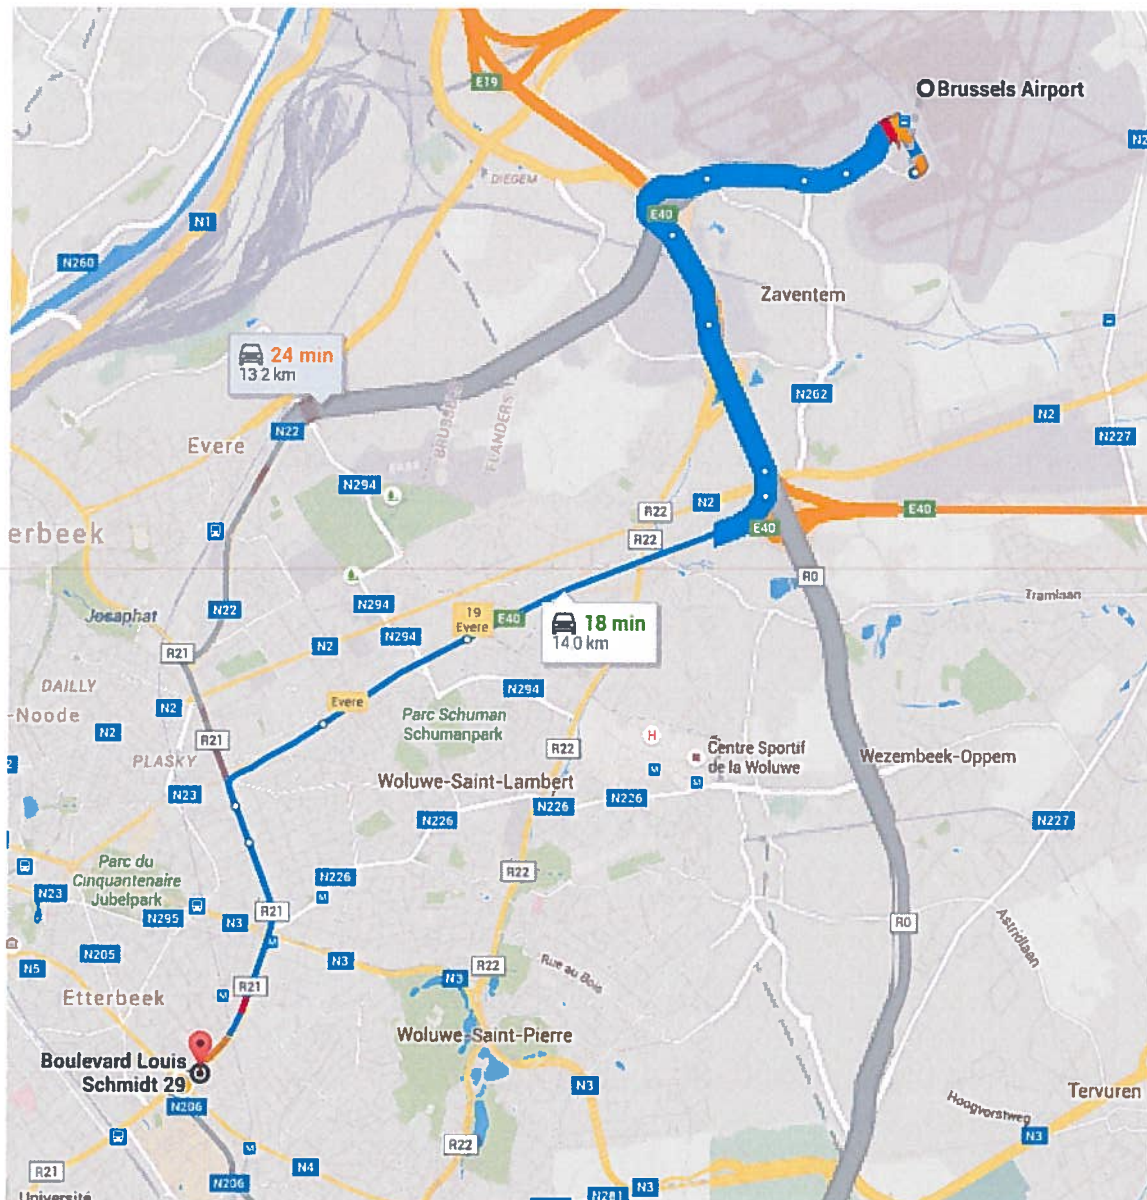

### Zaventem (airport ) to Brussels Branch :

Take the taxi during +/- 30 min

#### Address:

Boulevard Louis Schmidt 29

1040 Brussels

Phone number of Taxi Company: 02/349.49.49

**Map :**

## Brussels Midi Station to Brussels Branch :