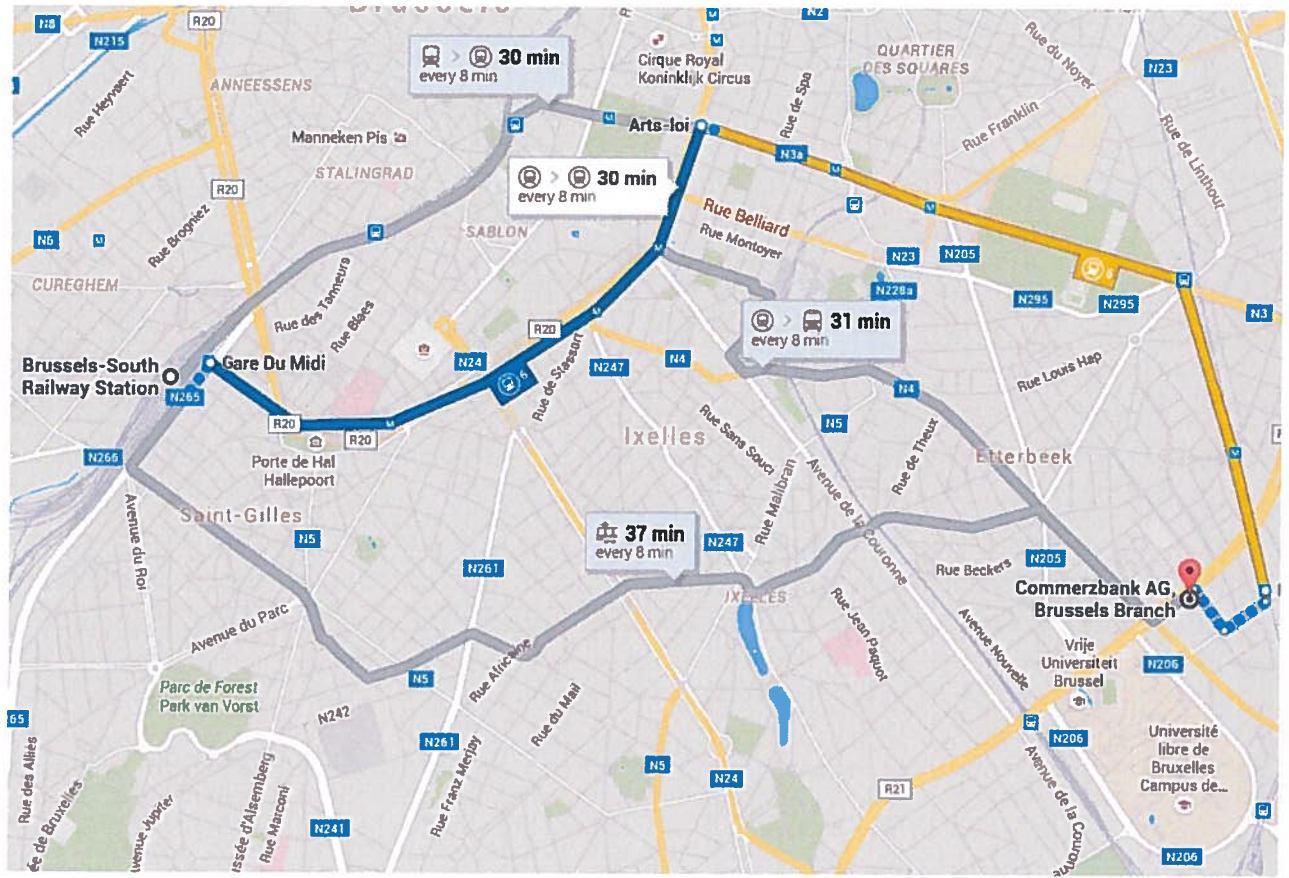

### Zaventem (airport ) to Brussels Branch :

Take the taxi during +/- 30 min

#### Address:

Boulevard Louis Schmidt 29

1040 Brussels

Phone number of Taxi Company: 02/349.49.49

**Map :**

## Brussels Midi Station to Brussels Branch :