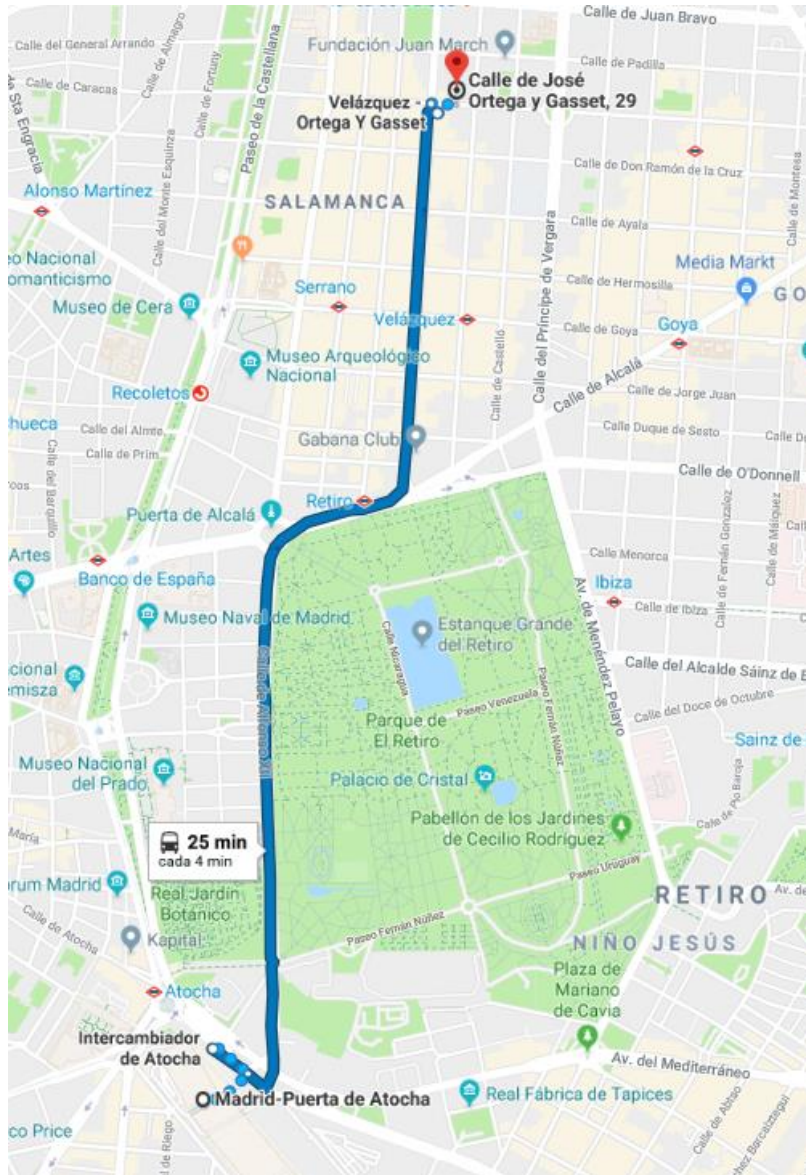

1. Contact/Route Description

The main office is allocated in the city center at *Calle de José Ortega y Gasset, 29*, 28006 Madrid. Its coordinates are: 40°25'50"N 3°40'58"W.

Means of transport to arrive to the office:

Subway:

- The nearest one is Nuñez de Balboa (Line 9). However, there are other metro stops nearby such as: Rubén Darío (Line 5), Velázquez and Serrano (Line 4).

From Madrid – Barajas Adolfo Suárez Airport to Beatriz building

- 39 minutes.

17:17-17:56

39 min

17:22 desde Aeropuerto T1 - T2 - T3

7 min cada 6 min

[DETALLES](#)

From Atocha (train station) to Beatriz building

- 25 minutes.