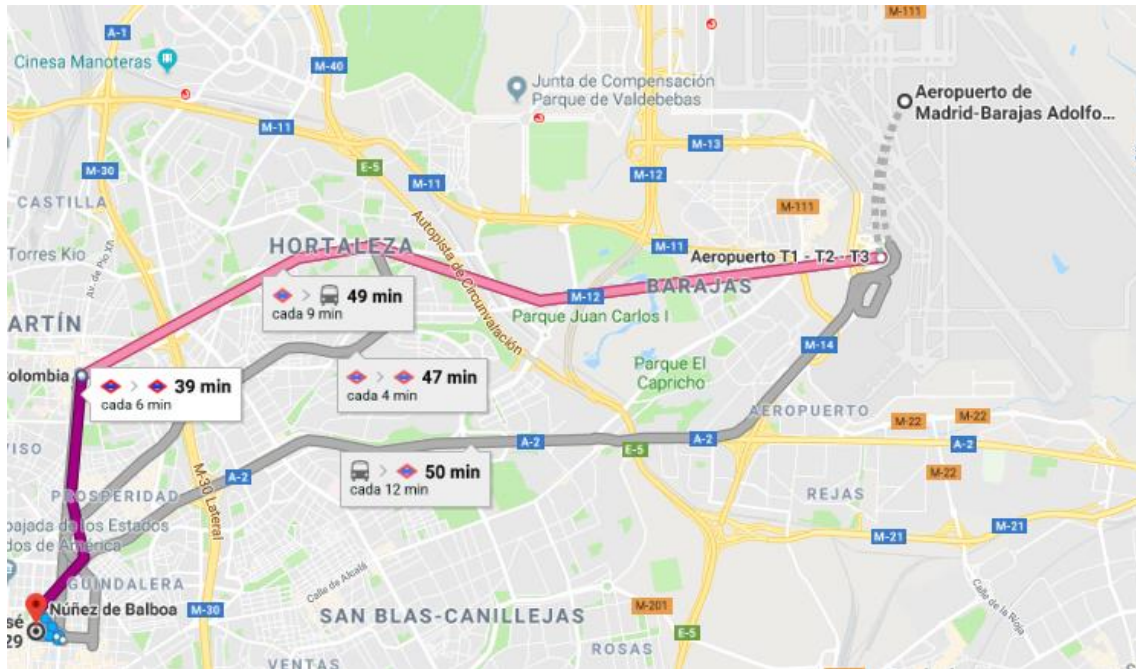

1. Contact/Route Description

The main office is allocated in the city center at *Calle de José Ortega y Gasset, 29*, 28006 Madrid. Its coordinates are: 40°25'50"N 3°40'58"W.

Means of transport to arrive to the office:

Subway:

- The nearest one is Nuñez de Balboa (Line 9). However, there are other metro stops nearby such as: Rubén Darío (Line 5), Velázquez and Serrano (Line 4).

From Madrid – Barajas Adolfo Suárez Airport to Beatriz building

- 39 minutes.

17:17-17:56

39 min

17:22 desde Aeropuerto T1 - T2 - T3

7 min cada 6 min

[DETALLES](#)

From Atocha (train station) to Beatriz building

- 25 minutes.