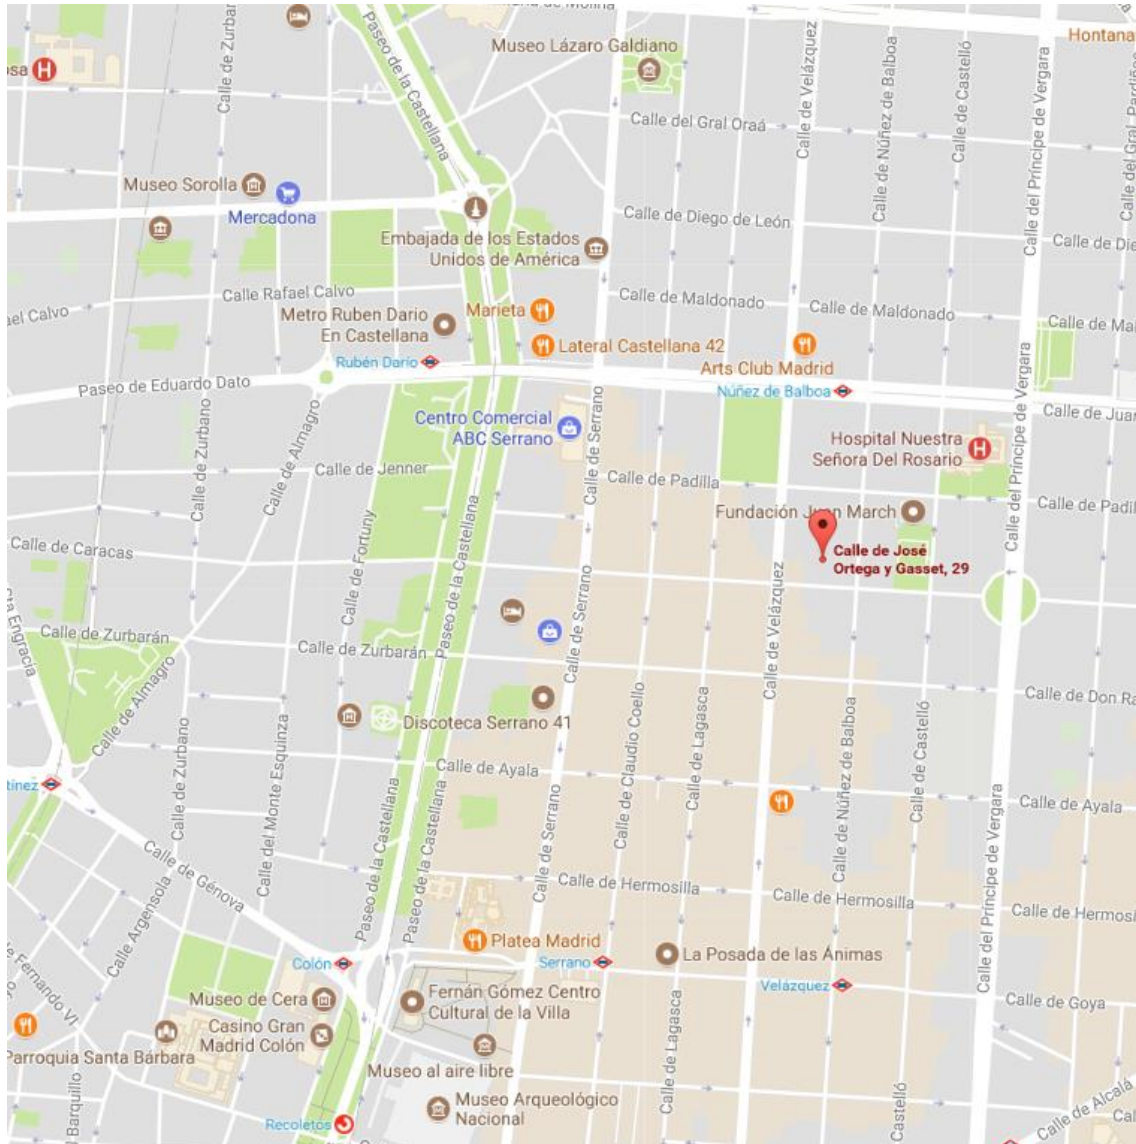

1. Contact/Route Description

The main office is allocated in the city center at *Calle de José Ortega y Gasset, 29*, 28006 Madrid. Its coordinates are: 40°25'50"N 3°40'58"W.

Means of transport to arrive to the office:

Subway:

- The nearest one is Nuñez de Balboa (Line 9). However, there are other metro stops nearby such as: Rubén Darío (Line 5), Velázquez and Serrano (Line 4).

From Madrid – Barajas Adolfo Suárez Airport to Beatriz building

- 39 minutes.

17:17-17:56

39 min

17:22 desde Aeropuerto T1 - T2 - T3

7 min cada 6 min

[DETALLES](#)

From Atocha (train station) to Beatriz building

- 25 minutes.